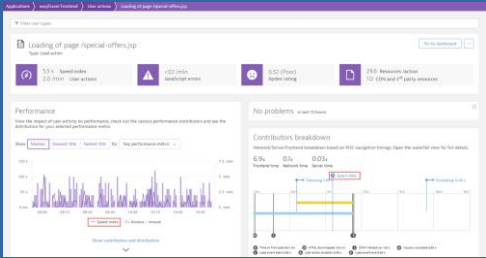

Timeseries Metrics