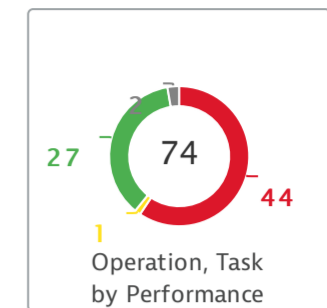

Forms

Resolution: 1 period Time range: Last monitoring interval Data time span: 11/21/16 09:35 - 11/21/16 09:40

Performance overview

11/21/16 09:35 - 11/21/16 09:40

Section filters

Operations > 0