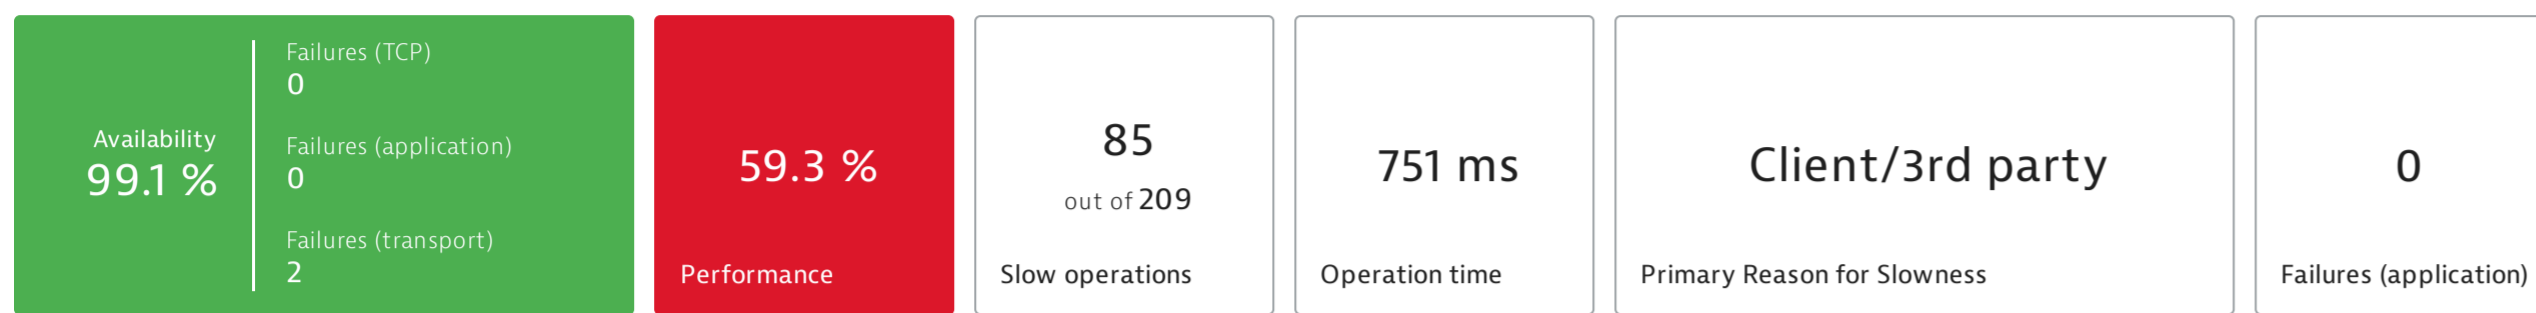

Forms

Resolution: 1 period Time range: Last monitoring interval Data time span: 11/21/16 09:35 - 11/21/16 09:40

Performance overview

11/21/16 09:35 - 11/21/16 09:40

Section filters

Operations > 0

Oracle Forms applications

Top forms

The chart is displayed in the smart mode. Spikes identified in the chart are cut off. The scale of vertical axis is adjusted to increase readability.

Top operations

The chart is displayed in the smart mode. Spikes identified in the chart are cut off. The scale of vertical axis is adjusted to increase readability.