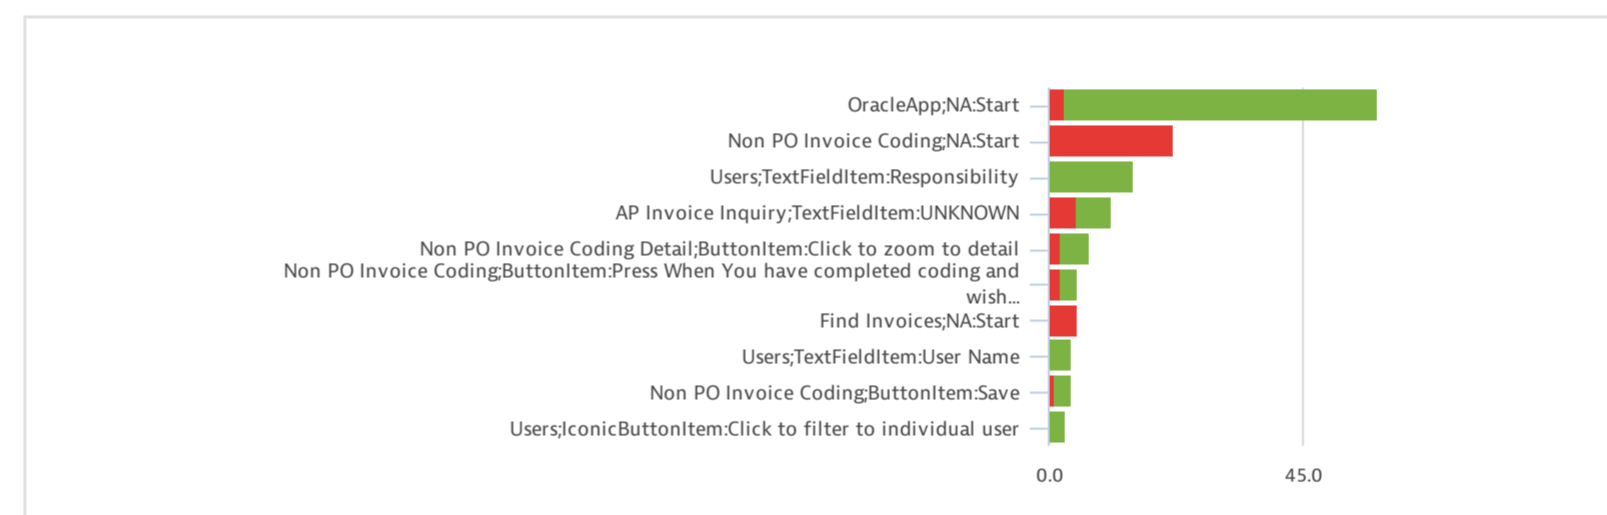

Top operations health