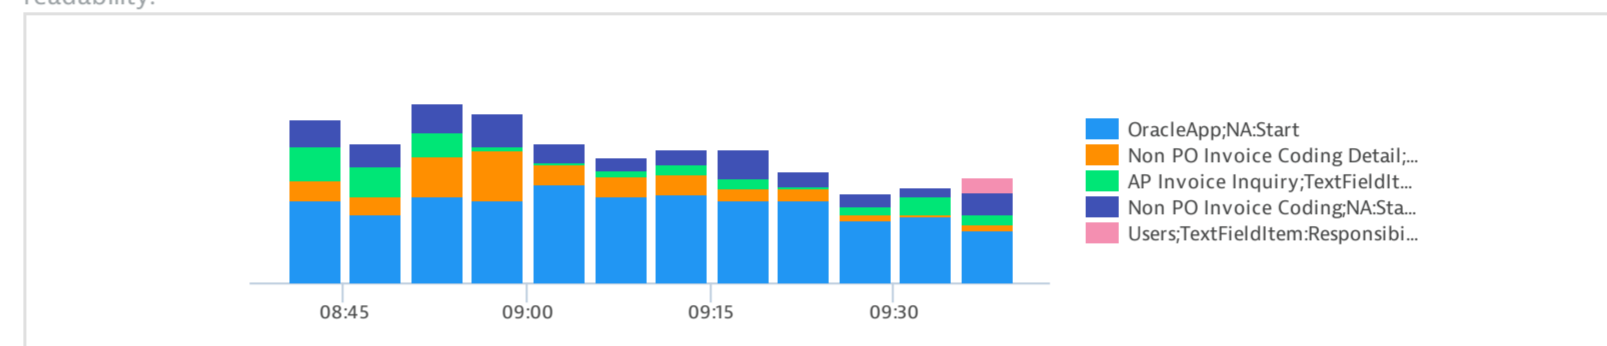

Forms

Resolution: 1 period Time range: Last monitoring interval Data time span: 11/21/16 09:35 - 11/21/16 09:40

Performance overview

11/21/16 09:35 - 11/21/16 09:40

Section filters

Operations > 0

Oracle Forms applications

Top forms

The chart is displayed in the smart mode. Spikes identified in the chart are cut off. The scale of vertical axis is adjusted to increase readability.

Top operations

The chart is displayed in the smart mode. Spikes identified in the chart are cut off. The scale of vertical axis is adjusted to increase readability.