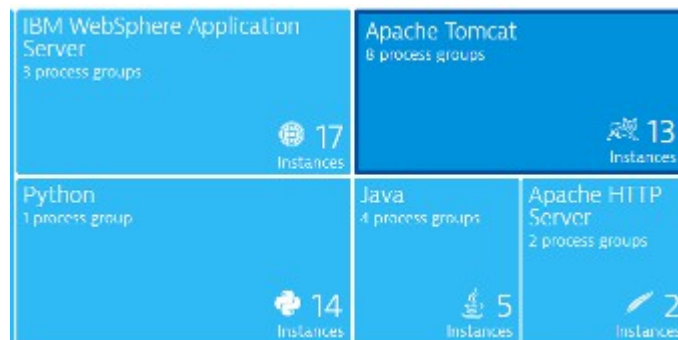

We are seeing six different TOMCAT process groups, Tomcat group should be one.  
 If we have multiple its difficult to drill down on each and see which process belongs to which group.  
 Difficult to have six different dashboard tiles for Tomcat